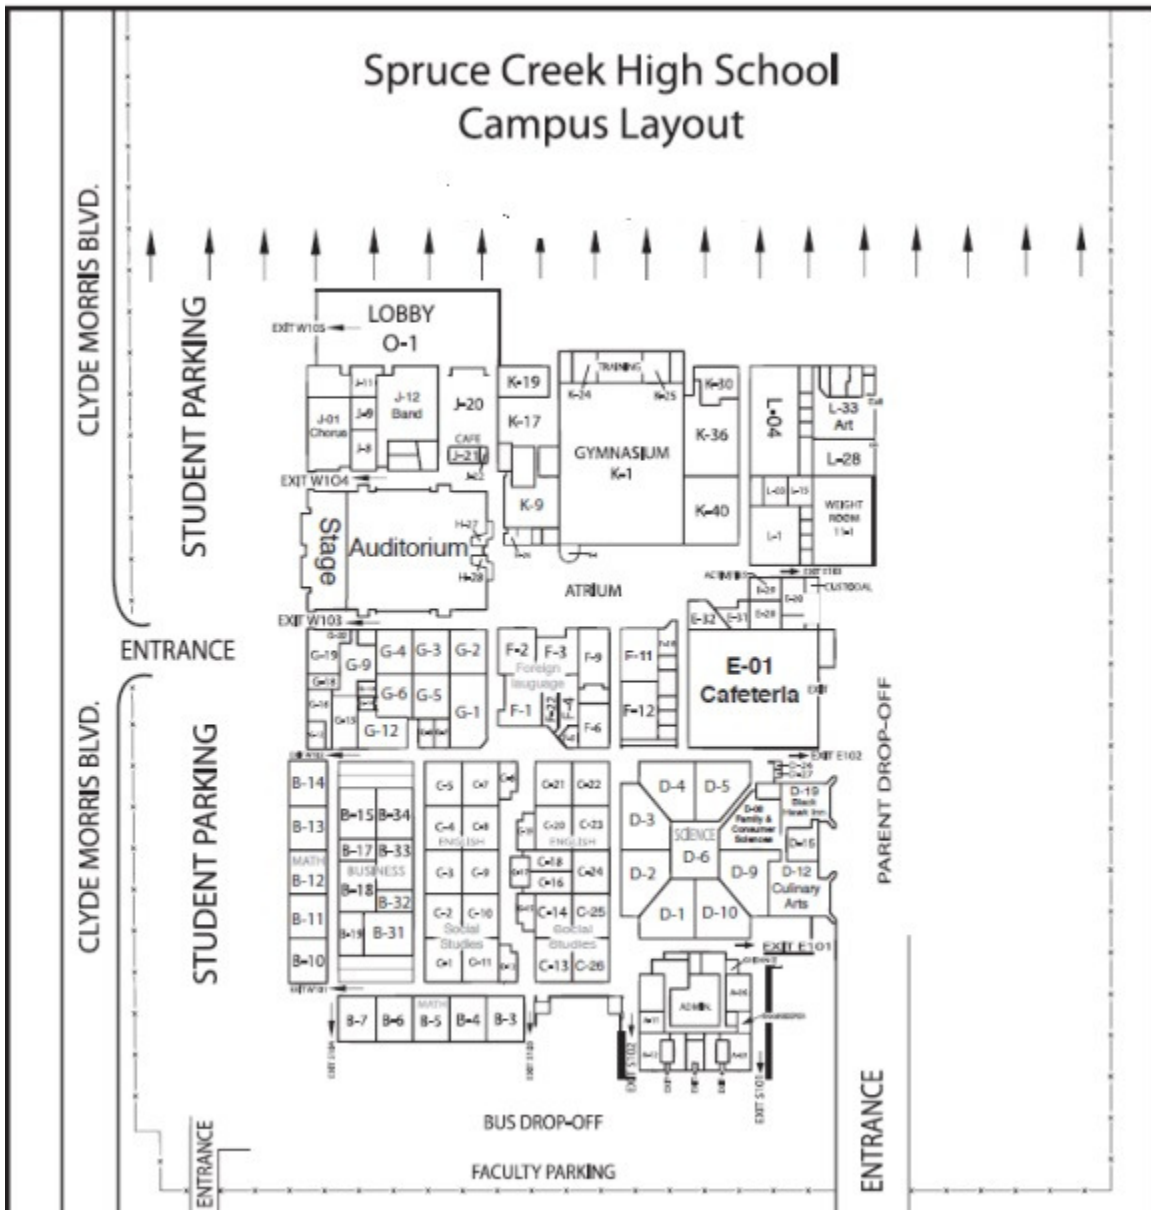

Participating Schools

Campbell Middle School
Deland High School
Mainland High School
Pine Ridge High School
Spruce Creek High School

New Smyrna Middle School
Deltona High School
New Smyrna High School
Seabreeze High School
Taylor Middle High School

Volusia County Foreign Language Association (VCFLA)
Astrid Augat (President); Kelsea Hemings (Vice President), Catherine Mora (Secretary)

Thank you to **Rosa Galliano, Daisy Guruvadoo, and Cheryl Sarasua**
for their unwavering support during the preparation of this Festival!